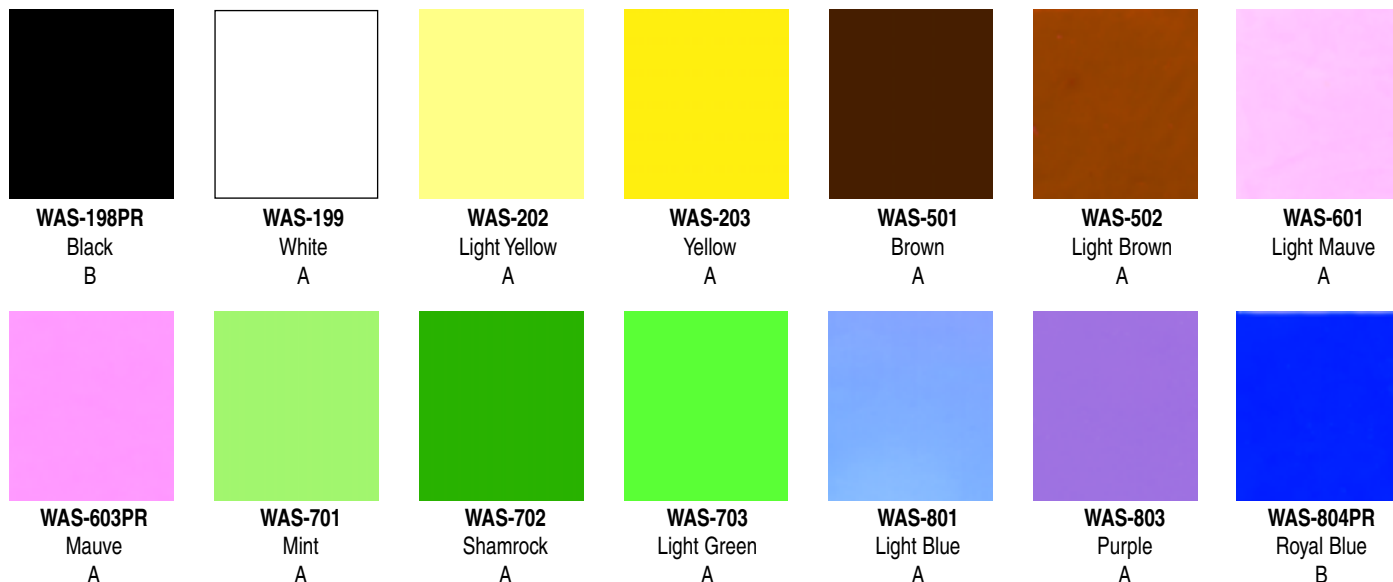

WAS-125PR
Dark Navy
B

WAS-197
Grey
A

Solid Colors

Solid Colors Continued

Flashed Colors

Metallic Colors

Some Metallic Colors may burn-off in the kiln. Testing is suggested.

Wasser Glass Packs

Packs contain an assortment of 8 pieces cut 6" x 6". Available in the following styles:

EARTH - A variety of warm colors and patterns including feathers, solids, and mottles in Amber, Red, Yellow, Green, Brown and Orange Hues.
Order as WAS-EA.

WIND- A variety of cool colors and patterns including feathers, solids and mottles in Blues, Whites and Pinks. Order as WAS-WI.

WATER - A variety of colors and patterns suitable for imagery of seascapes, birds or flowers. Order as WAS-WA.