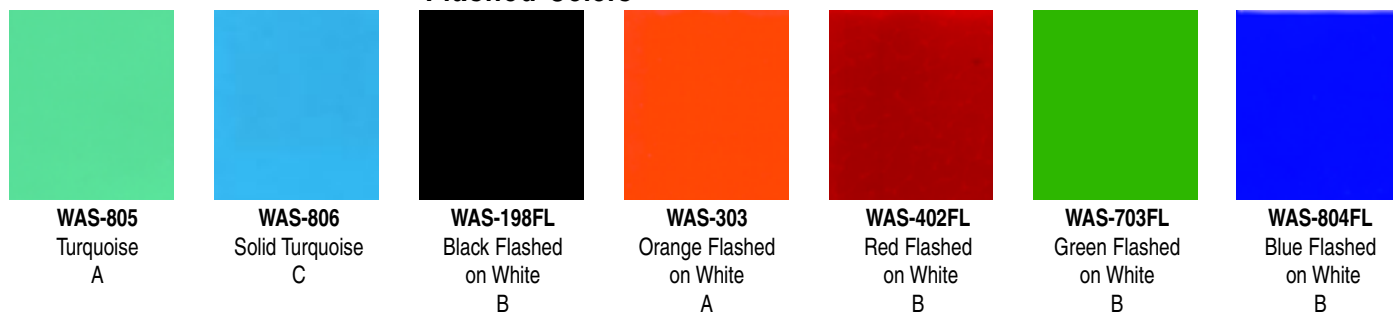

WAS-125PR
Dark Navy
B

WAS-197
Grey
A

Solid Colors

Solid Colors Continued

Flashed Colors

Metallic Colors

Some Metallic Colors may burn-off in the kiln. Testing is suggested.

Wasser Glass Packs

Packs contain an assortment of 8 pieces cut 6" x 6". Available in the following styles:

EARTH - A variety of warm colors and patterns including feathers, solids, and mottles in Amber, Red, Yellow, Green, Brown and Orange Hues.
Order as WAS-EA.

WIND- A variety of cool colors and patterns including feathers, solids and mottles in Blues, Whites and Pinks. Order as WAS-WI.

WATER - A variety of colors and patterns suitable for imagery of seascapes, birds or flowers. Order as WAS-WA.