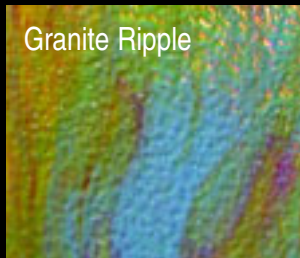

**Oceana Sample Box:**

Order as: OCSB

Oceana

**301**  
Lt. Copper Blue  
A

**302**  
Cobalt Blue  
A

**303**  
Silver Yellow  
(Old 403)  
A

**324**  
Teal Green  
A

**325**  
Chrome Green  
A

**604**  
Silver Yellow,  
Cobalt Blue  
A

**605**  
White,  
Dk. Red  
A

**607**  
Lt. Blue,  
Silver Yellow  
A

**608**  
Lt. Blue,  
Cobalt Blue  
A

**609**  
Lt. Red,  
Cobalt Blue  
A

**610**  
Chrome Green,  
Dk. Brown  
A

**611**  
Lt. Red,  
Dk. Green  
A

**613**  
Lt. Blue,  
Dk. Green  
A

**614**  
White,  
Cobalt Blue  
A

**615**  
Dk. Green,  
Cobalt Blue  
A

Herringbone Ripple

Granite Ripple

### Herringbone Ripple & Granite Ripple

Most styles are also available as HERRINGBONE RIPPLE and GRANITE RIPPLE. Add texture name when ordering.

Shade made by Barbara Bergwerf.

**619**  
Silver Yellow,  
White  
A