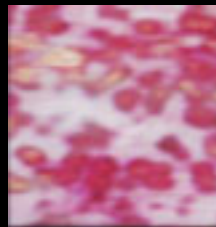

**Oceana Sample Box:**

Order as: OCSB

Oceana

**301**  
Lt. Copper Blue  
A

**302**  
Cobalt Blue  
A

**303**  
Silver Yellow  
(Old 403)  
A

**324**  
Teal Green  
A

**325**  
Chrome Green  
A

**350**  
Cadmium Orange  
A

**363**  
Dk. Copper Red  
A

**390**  
White  
A

**600**  
Silver Yellow,  
Dk. Red  
A

**601**  
Gold Pink,  
White  
C

**602**  
Gold Purple,  
White  
C

**603**  
White,  
Dk. Green  
A

**604**  
Silver Yellow,  
Cobalt Blue  
A

**605**  
White,  
Dk. Red  
A

**607**  
Lt. Blue,  
Silver Yellow  
A

**608**  
Lt. Blue,  
Cobalt Blue  
A

**609**  
Lt. Red,  
Cobalt Blue  
A

**610**  
Chrome Green,  
Dk. Brown  
A