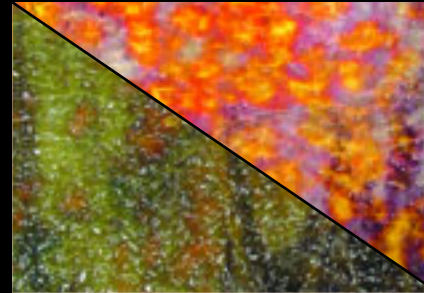

Rose Red, Green, Cobalt Blue

900 Series Sample Box:  
Order as: OC-900-SB

# 900 Series

*All styles are available smooth, granite ripple and herringbone ripple.*

**935**  
Rose Red, Green

**935-G**  
Rose Red, Green Granite

**940**  
Silver Yellow, Cobalt Blue, Green

**945**  
Rose Red, Clear

**950-H**  
Silver Yellow, Rose Red, Green Herringbone

**970-G**  
Silver Yellow, Purple Granite

**970-H**  
Silver Yellow, Purple, Herringbone

**980**  
Rose Red, Purple

**980-G**  
Rose Red, Purple Granite