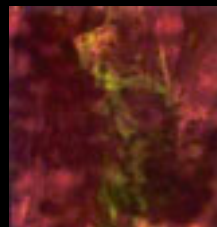

**Oceana Sample Box:**

Order as: OCSB

Oceana

**301**  
Lt. Copper Blue  
A

**302**  
Cobalt Blue  
A

**303**  
Silver Yellow  
(Old 403)  
A

**324**  
Teal Green  
A

**325**  
Chrome Green  
A

**350**  
Cadmium Orange  
A

**363**  
Dk. Copper Red  
A

**390**  
White  
A

**600**  
Silver Yellow,  
Dk. Red  
A

**601**  
Gold Pink,  
White  
C

**602**  
Gold Purple,  
White  
C

**603**  
White,  
Dk. Green  
A

**604**  
Silver Yellow,  
Cobalt Blue  
A

**605**  
White,  
Dk. Red  
A

**607**  
Lt. Blue,  
Silver Yellow  
A

**608**  
Lt. Blue,  
Cobalt Blue  
A

**609**  
Lt. Red,  
Cobalt Blue  
A

**610**  
Chrome Green,  
Dk. Brown  
A

**611**  
Lt. Red,  
Dk. Green  
A

**613**  
Lt. Blue,  
Dk. Green  
A

**614**  
White,  
Cobalt Blue  
A

**615**  
Dk. Green,  
Cobalt Blue  
A

Herringbone Ripple

Granite Ripple