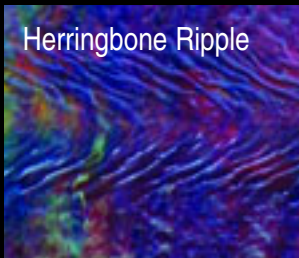

**604**  
Silver Yellow,  
Cobalt Blue  
A

**605**  
White,  
Dk. Red  
A

**607**  
Lt. Blue,  
Silver Yellow  
A

**608**  
Lt. Blue,  
Cobalt Blue  
A

**609**  
Lt. Red,  
Cobalt Blue  
A

**610**  
Chrome Green,  
Dk. Brown  
A

**611**  
Lt. Red,  
Dk. Green  
A

**613**  
Lt. Blue,  
Dk. Green  
A

**614**  
White,  
Cobalt Blue  
A

**615**  
Dk. Green,  
Cobalt Blue  
A

Herringbone Ripple

Granite Ripple

### Herringbone Ripple & Granite Ripple

Most styles are also available as HERRINGBONE RIPPLE and GRANITE RIPPLE. Add texture name when ordering.

Shade made by Barbara Bergwerf.

**619**  
Silver Yellow,  
White  
A