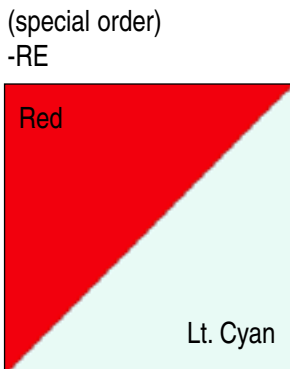

-CY

-CY

-RB

-RB-2

P-RB

**DM-MAGIC BOX-SP**  
 2 - Black 8 - Clear  
 2-1/2" x 4"  
 Asst. Colors on Spectrum Clear  
 Textures  
 & Clear and Black System 96  
**Order as: DM-Magic Box-SP**

-GR

-TE  
(special order)

-TQ  
(special order)

-OR  
(special order)

-RE  
(special order)

-MR

-RR

-VR

-XR

-SR  
(special order)

**\*PLEASE NOTE:** Coating on Black Substrate--since there is no "transmitted" color, use the "reflected" color description. See page K114 for Substrate Chart.