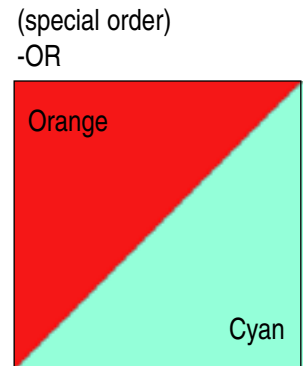

**DM-MAGIC BOX-SP**  
 2 - Black 8 - Clear  
 2-1/2" x 4"  
 Asst. Colors on Spectrum Clear  
 Textures  
 & Clear and Black System 96  
**Order as: DM-Magic Box-SP**

-GR

-TE  
(special order)

-TQ  
(special order)

-OR  
(special order)

-RE  
(special order)

-MR

-RR

-VR

-XR

-SR  
(special order)

**\*PLEASE NOTE:** Coating on Black Substrate--since there is no "transmitted" color, use the "reflected" color description. See page K114 for Substrate Chart.